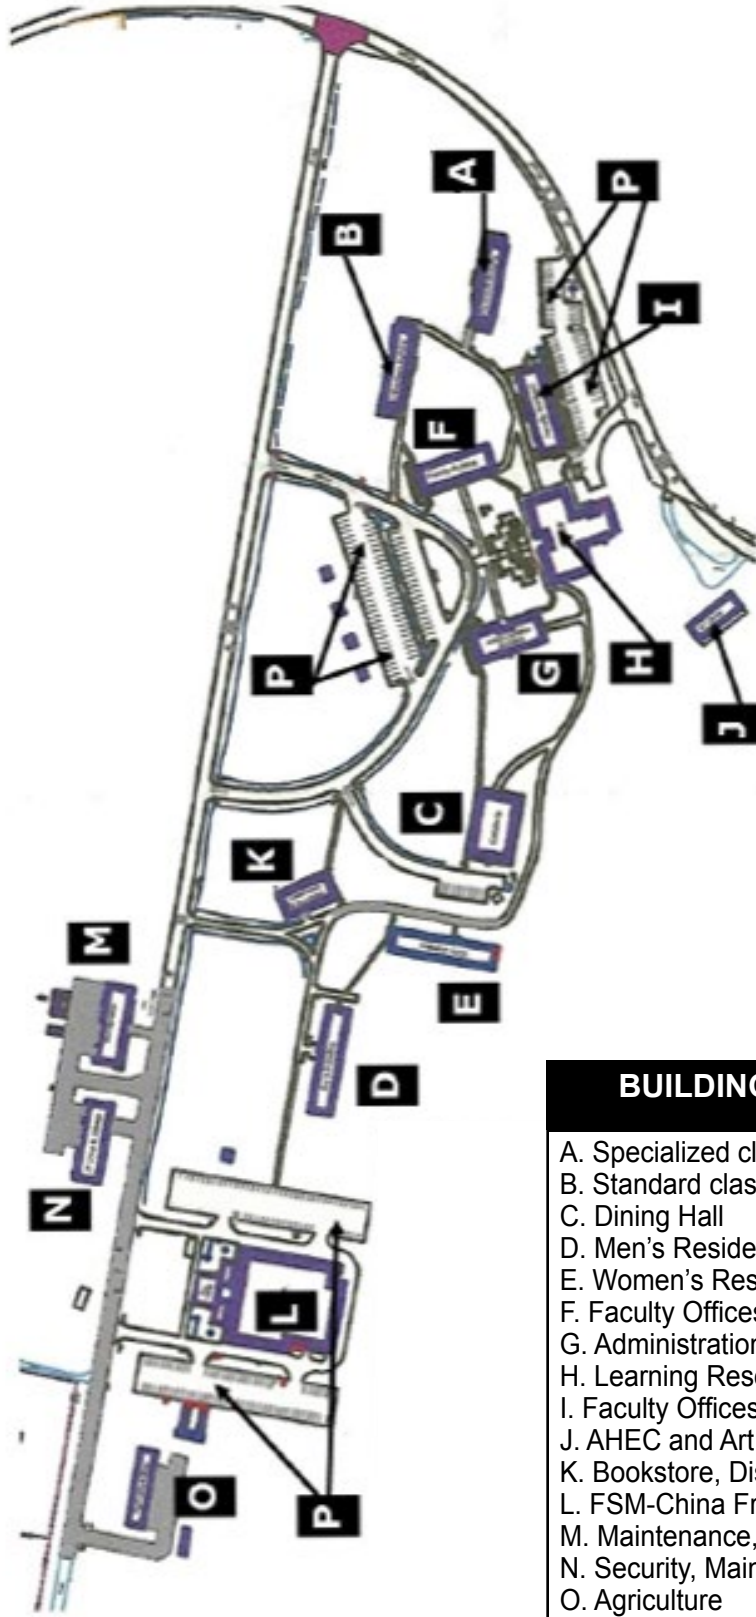

Campus Map

College of Micronesia-FSM

NATIONAL CAMPUS

BUILDING LEGENDS

- A. Specialized classrooms (Building A)
- B. Standard classrooms (Building B)
- C. Dining Hall
- D. Men's Residential Hall
- E. Women's Residential Hall
- F. Faculty Offices (old)
- G. Administration
- H. Learning Resources Center & MITC
- I. Faculty Offices (new)
- J. AHEC and Art Classroom
- K. Bookstore, Dispensary, A+ Center
- L. FSM-China Friendship Sports Center
- M. Maintenance, CRE, Music Classroom
- N. Security, Maintenance, IT Shop
- O. Agriculture
- P. Parking