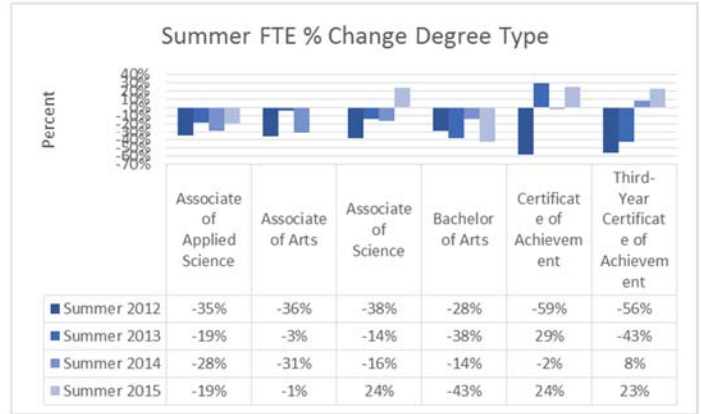

Summer FTE Data

Table 1 Summer Average Credits by Campus

campus	Average	Summer 2011	Summer 2012	Summer 2013	Summer 2014	Summer 2015
Chuuk	5.8	6.0	5.8	5.7	5.6	5.8
Kosrae	5.3	5.2	5.1	5.4	5.3	5.3
National	5.4	5.8	5.4	5.2	5.0	5.2
Pohnpei	5.1	5.3	5.2	4.7	5.2	4.9
Yap	5.2	5.4	4.9	5.4	5.0	4.7