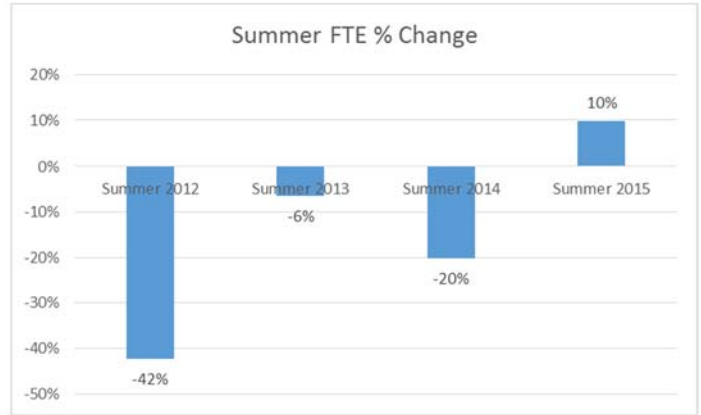

Summer FTE Data

Table 1 Summer Average Credits by Campus

campus	Average	Summer 2011	Summer 2012	Summer 2013	Summer 2014	Summer 2015
Chuuk	5.8	6.0	5.8	5.7	5.6	5.8
Kosrae	5.3	5.2	5.1	5.4	5.3	5.3
National	5.4	5.8	5.4	5.2	5.0	5.2
Pohnpei	5.1	5.3	5.2	4.7	5.2	4.9
Yap	5.2	5.4	4.9	5.4	5.0	4.7