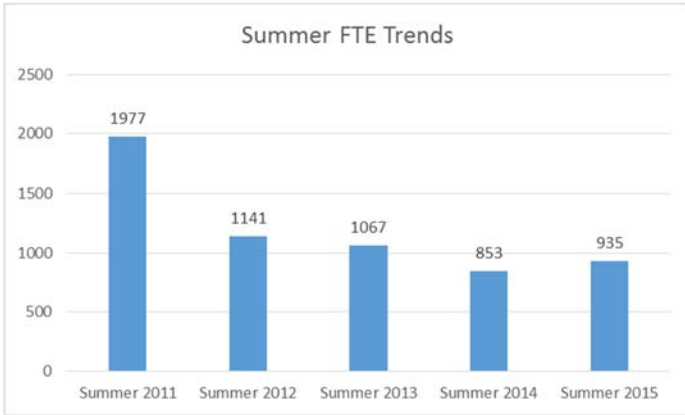

Summer FTE Data

Table 1 Summer Average Credits by Campus

campus	Average	Summer 2011	Summer 2012	Summer 2013	Summer 2014	Summer 2015
Chuuk	5.8	6.0	5.8	5.7	5.6	5.8
Kosrae	5.3	5.2	5.1	5.4	5.3	5.3
National	5.4	5.8	5.4	5.2	5.0	5.2
Pohnpei	5.1	5.3	5.2	4.7	5.2	4.9
Yap	5.2	5.4	4.9	5.4	5.0	4.7