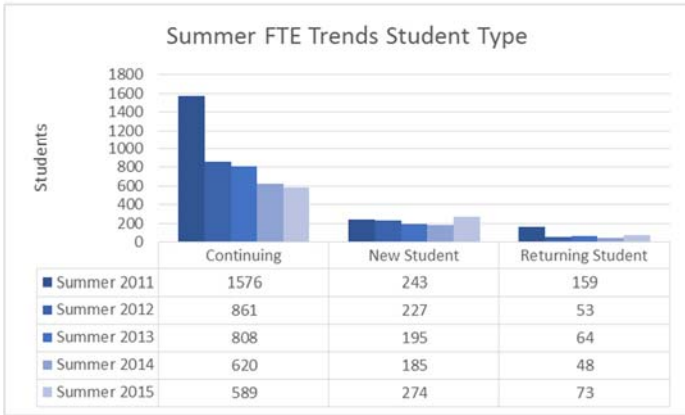

Summer FTE Data

Table 1 Summer Average Credits by Campus

campus	Average	Summer 2011	Summer 2012	Summer 2013	Summer 2014	Summer 2015
Chuuk	5.8	6.0	5.8	5.7	5.6	5.8
Kosrae	5.3	5.2	5.1	5.4	5.3	5.3
National	5.4	5.8	5.4	5.2	5.0	5.2
Pohnpei	5.1	5.3	5.2	4.7	5.2	4.9
Yap	5.2	5.4	4.9	5.4	5.0	4.7