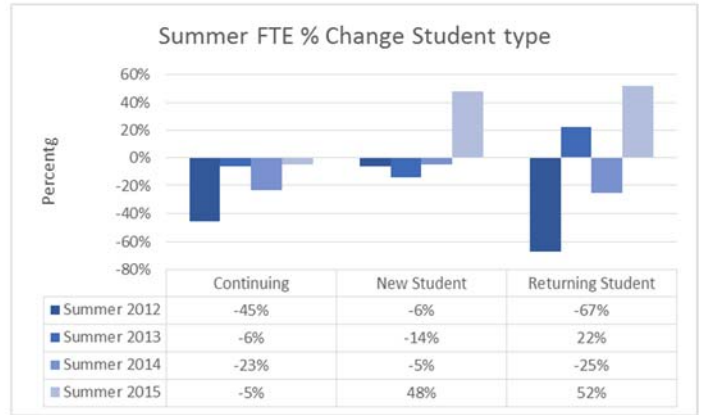

Summer FTE Data

Table 1 Summer Average Credits by Campus

campus	Average	Summer 2011	Summer 2012	Summer 2013	Summer 2014	Summer 2015
Chuuk	5.8	6.0	5.8	5.7	5.6	5.8
Kosrae	5.3	5.2	5.1	5.4	5.3	5.3
National	5.4	5.8	5.4	5.2	5.0	5.2
Pohnpei	5.1	5.3	5.2	4.7	5.2	4.9
Yap	5.2	5.4	4.9	5.4	5.0	4.7