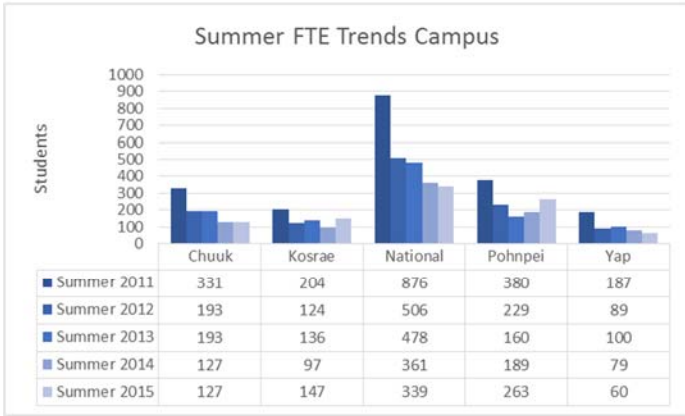

Summer FTE Data

Table 1 Summer Average Credits by Campus

campus	Average	Summer 2011	Summer 2012	Summer 2013	Summer 2014	Summer 2015
Chuuk	5.8	6.0	5.8	5.7	5.6	5.8
Kosrae	5.3	5.2	5.1	5.4	5.3	5.3
National	5.4	5.8	5.4	5.2	5.0	5.2
Pohnpei	5.1	5.3	5.2	4.7	5.2	4.9
Yap	5.2	5.4	4.9	5.4	5.0	4.7

Figure 1 Summer Headcount Data