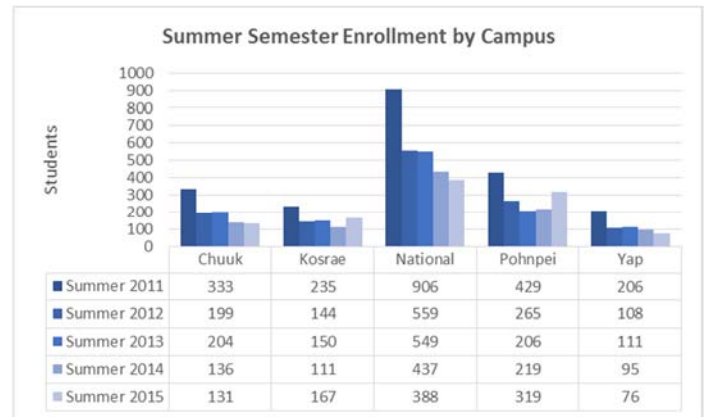

Summer FTE Data

Table 1 Summer Average Credits by Campus

campus	Average	Summer 2011	Summer 2012	Summer 2013	Summer 2014	Summer 2015
Chuuk	5.8	6.0	5.8	5.7	5.6	5.8
Kosrae	5.3	5.2	5.1	5.4	5.3	5.3
National	5.4	5.8	5.4	5.2	5.0	5.2
Pohnpei	5.1	5.3	5.2	4.7	5.2	4.9
Yap	5.2	5.4	4.9	5.4	5.0	4.7

Figure 1 Summer Headcount Data