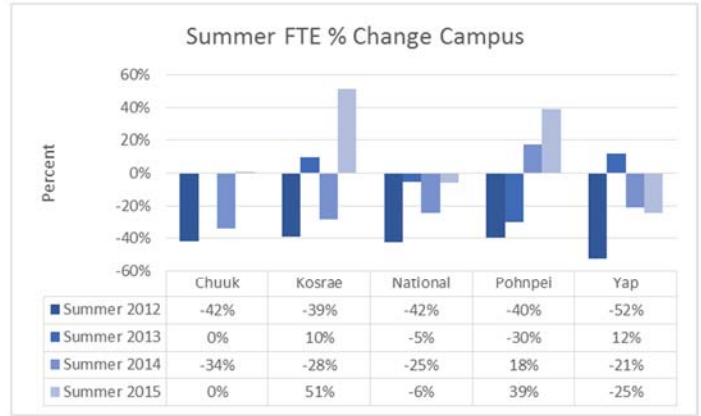

Summer FTE Data

Table 1 Summer Average Credits by Campus

campus	Average	Summer 2011	Summer 2012	Summer 2013	Summer 2014	Summer 2015
Chuuk	5.8	6.0	5.8	5.7	5.6	5.8
Kosrae	5.3	5.2	5.1	5.4	5.3	5.3
National	5.4	5.8	5.4	5.2	5.0	5.2
Pohnpei	5.1	5.3	5.2	4.7	5.2	4.9
Yap	5.2	5.4	4.9	5.4	5.0	4.7