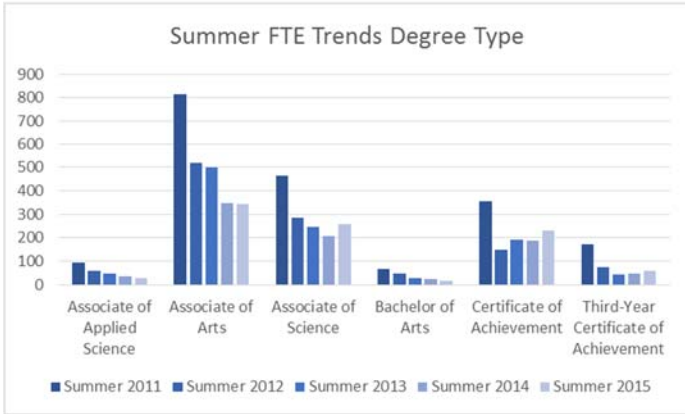

Summer FTE Data

Table 1 Summer Average Credits by Campus

campus	Average	Summer 2011	Summer 2012	Summer 2013	Summer 2014	Summer 2015
Chuuk	5.8	6.0	5.8	5.7	5.6	5.8
Kosrae	5.3	5.2	5.1	5.4	5.3	5.3
National	5.4	5.8	5.4	5.2	5.0	5.2
Pohnpei	5.1	5.3	5.2	4.7	5.2	4.9
Yap	5.2	5.4	4.9	5.4	5.0	4.7