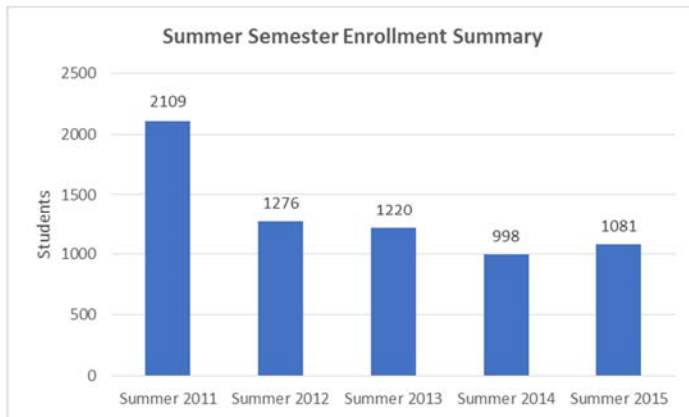

Summer FTE Data

Table 1 Summer Average Credits by Campus

campus	Average	Summer 2011	Summer 2012	Summer 2013	Summer 2014	Summer 2015
Chuuk	5.8	6.0	5.8	5.7	5.6	5.8
Kosrae	5.3	5.2	5.1	5.4	5.3	5.3
National	5.4	5.8	5.4	5.2	5.0	5.2
Pohnpei	5.1	5.3	5.2	4.7	5.2	4.9
Yap	5.2	5.4	4.9	5.4	5.0	4.7