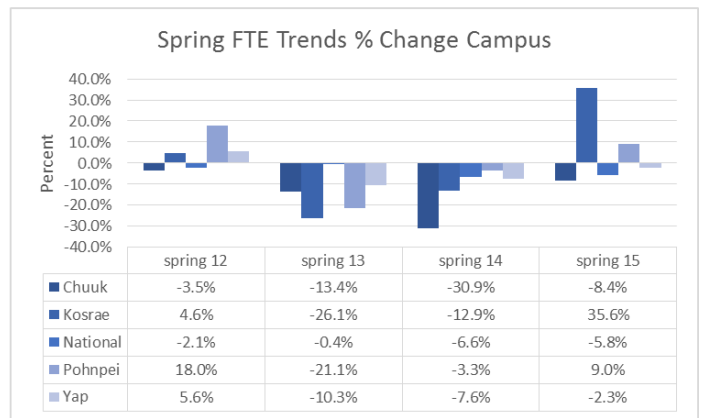

Spring FTE Data

Table 1 spring average credits per student by Campus

campus	college	Spring 2011	Spring 2012	Spring 2013	Spring 2014	Spring 2015
Chuuk	11.9	12.2	11.9	11.9	11.5	11.8
Kosrae	9.3	10.3	9.6	8.0	9.5	9.4
National	12.4	12.5	12.6	12.3	12.0	12.5
Pohnpei	11.2	12.0	11.4	10.6	10.9	10.9
Yap	11.0	11.3	10.9	11.5	11.1	10.2