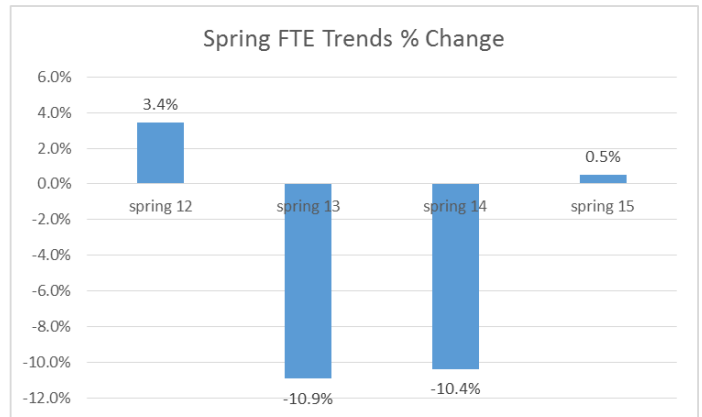

Spring FTE Data

Table 1 spring average credits per student by Campus

campus	college	Spring 2011	Spring 2012	Spring 2013	Spring 2014	Spring 2015
Chuuk	11.9	12.2	11.9	11.9	11.5	11.8
Kosrae	9.3	10.3	9.6	8.0	9.5	9.4
National	12.4	12.5	12.6	12.3	12.0	12.5
Pohnpei	11.2	12.0	11.4	10.6	10.9	10.9
Yap	11.0	11.3	10.9	11.5	11.1	10.2