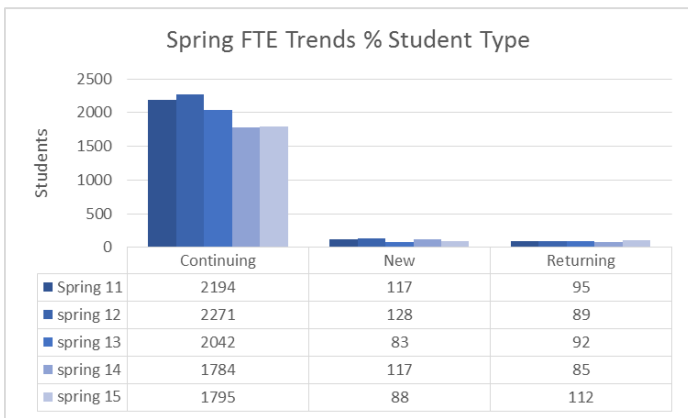

Spring FTE Data

Table 1 spring average credits per student by Campus

campus	college	Spring 2011	Spring 2012	Spring 2013	Spring 2014	Spring 2015
Chuuk	11.9	12.2	11.9	11.9	11.5	11.8
Kosrae	9.3	10.3	9.6	8.0	9.5	9.4
National	12.4	12.5	12.6	12.3	12.0	12.5
Pohnpei	11.2	12.0	11.4	10.6	10.9	10.9
Yap	11.0	11.3	10.9	11.5	11.1	10.2