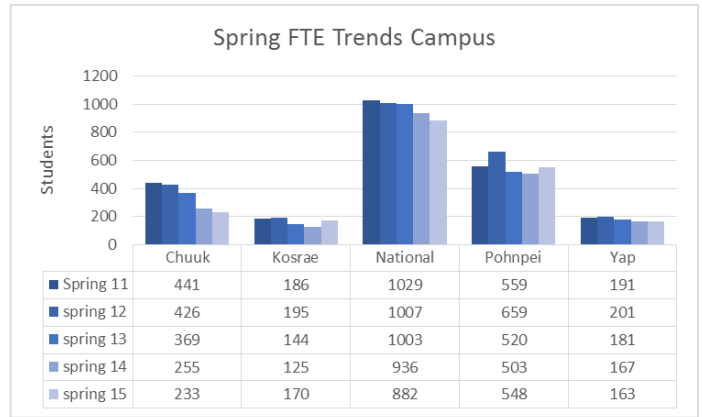

Spring FTE Data

Table 1 spring average credits per student by Campus

campus	college	Spring 2011	Spring 2012	Spring 2013	Spring 2014	Spring 2015
Chuuk	11.9	12.2	11.9	11.9	11.5	11.8
Kosrae	9.3	10.3	9.6	8.0	9.5	9.4
National	12.4	12.5	12.6	12.3	12.0	12.5
Pohnpei	11.2	12.0	11.4	10.6	10.9	10.9
Yap	11.0	11.3	10.9	11.5	11.1	10.2

Table 2 Spring Headcount College and Campus