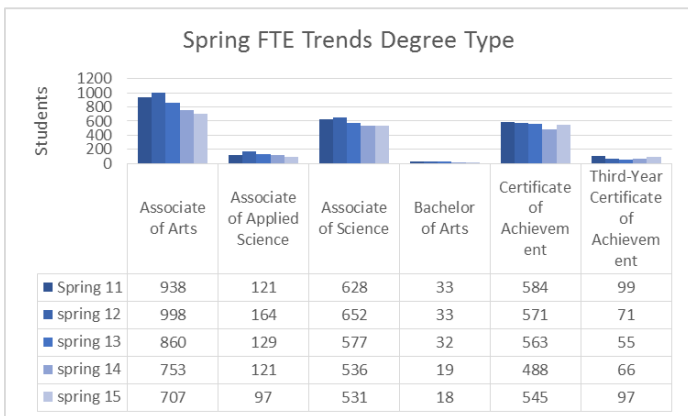

Spring FTE Data

Table 1 spring average credits per student by Campus

campus	college	Spring 2011	Spring 2012	Spring 2013	Spring 2014	Spring 2015
Chuuk	11.9	12.2	11.9	11.9	11.5	11.8
Kosrae	9.3	10.3	9.6	8.0	9.5	9.4
National	12.4	12.5	12.6	12.3	12.0	12.5
Pohnpei	11.2	12.0	11.4	10.6	10.9	10.9
Yap	11.0	11.3	10.9	11.5	11.1	10.2