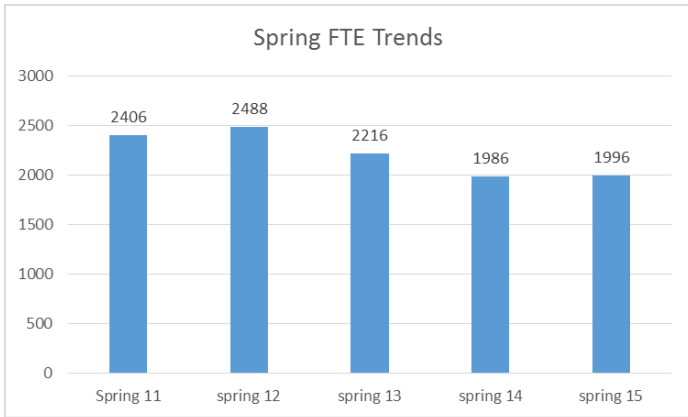

Spring FTE Data

Table 1 spring average credits per student by Campus

campus	college	Spring 2011	Spring 2012	Spring 2013	Spring 2014	Spring 2015
Chuuk	11.9	12.2	11.9	11.9	11.5	11.8
Kosrae	9.3	10.3	9.6	8.0	9.5	9.4
National	12.4	12.5	12.6	12.3	12.0	12.5
Pohnpei	11.2	12.0	11.4	10.6	10.9	10.9
Yap	11.0	11.3	10.9	11.5	11.1	10.2