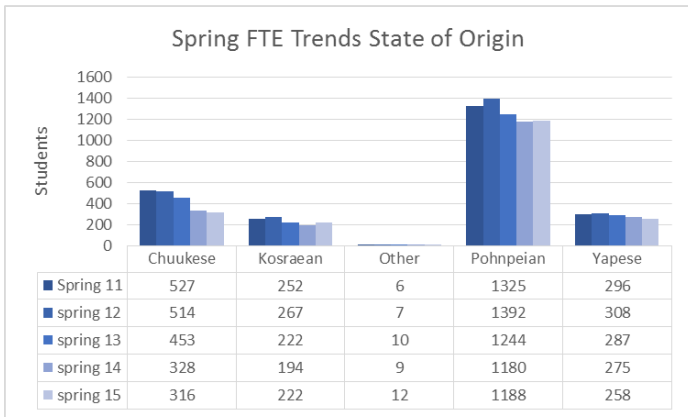

Spring FTE Data

Table 1 spring average credits per student by Campus

campus	college	Spring 2011	Spring 2012	Spring 2013	Spring 2014	Spring 2015
Chuuk	11.9	12.2	11.9	11.9	11.5	11.8
Kosrae	9.3	10.3	9.6	8.0	9.5	9.4
National	12.4	12.5	12.6	12.3	12.0	12.5
Pohnpei	11.2	12.0	11.4	10.6	10.9	10.9
Yap	11.0	11.3	10.9	11.5	11.1	10.2