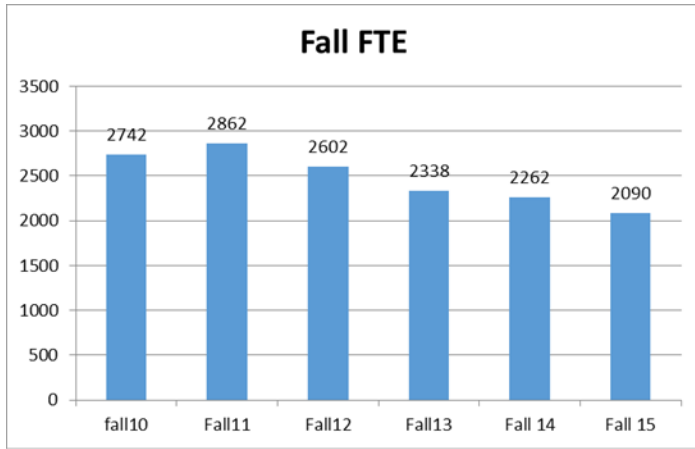

Fall FTE Data

campus	5 year avg	Fall 2010	Fall 2011	Fall 2012	Fall 2013	Fall 2014	Fall 2015
Chuuk	12.1	12.2	12.1	12.4	11.9	12.2	11.7
Kosrae	10.3	11.4	10.6	9.6	9.7	10.2	9.0
National	12.4	12.3	12.5	12.3	12.5	12.5	12.5
Pohnpei	11.0	12.3	11.1	10.4	10.6	10.6	10.2
Yap	11.3	12.1	11.8	10.7	10.9	11.2	10.5

Figure 1 Fall Average Credits Campus