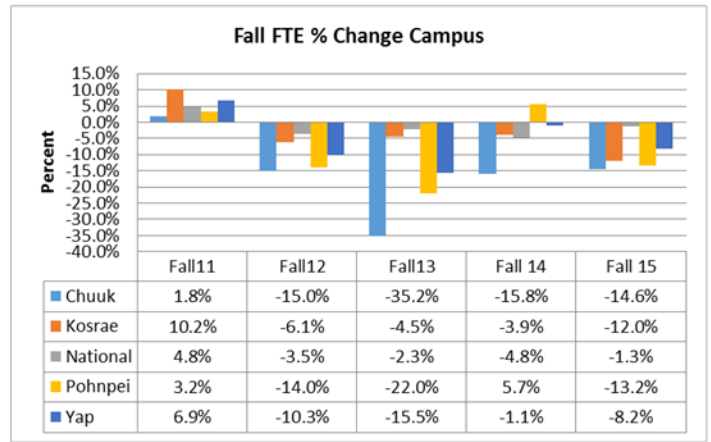

Fall FTE Data

campus	5 year avg	Fall 2010	Fall 2011	Fall 2012	Fall 2013	Fall 2014	Fall 2015
Chuuk	12.1	12.2	12.1	12.4	11.9	12.2	11.7
Kosrae	10.3	11.4	10.6	9.6	9.7	10.2	9.0
National	12.4	12.3	12.5	12.3	12.5	12.5	12.5
Pohnpei	11.0	12.3	11.1	10.4	10.6	10.6	10.2
Yap	11.3	12.1	11.8	10.7	10.9	11.2	10.5

Figure 1 Fall Average Credits Campus