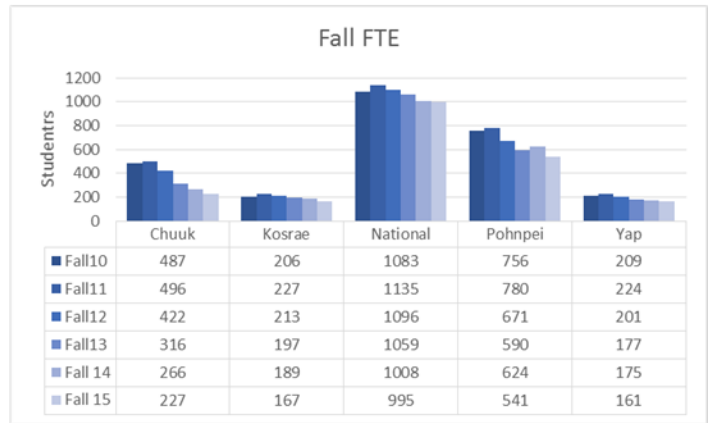

Fall FTE Data

campus	5 year avg	Fall 2010	Fall 2011	Fall 2012	Fall 2013	Fall 2014	Fall 2015
Chuuk	12.1	12.2	12.1	12.4	11.9	12.2	11.7
Kosrae	10.3	11.4	10.6	9.6	9.7	10.2	9.0
National	12.4	12.3	12.5	12.3	12.5	12.5	12.5
Pohnpei	11.0	12.3	11.1	10.4	10.6	10.6	10.2
Yap	11.3	12.1	11.8	10.7	10.9	11.2	10.5

Figure 1 Fall Average Credits Campus