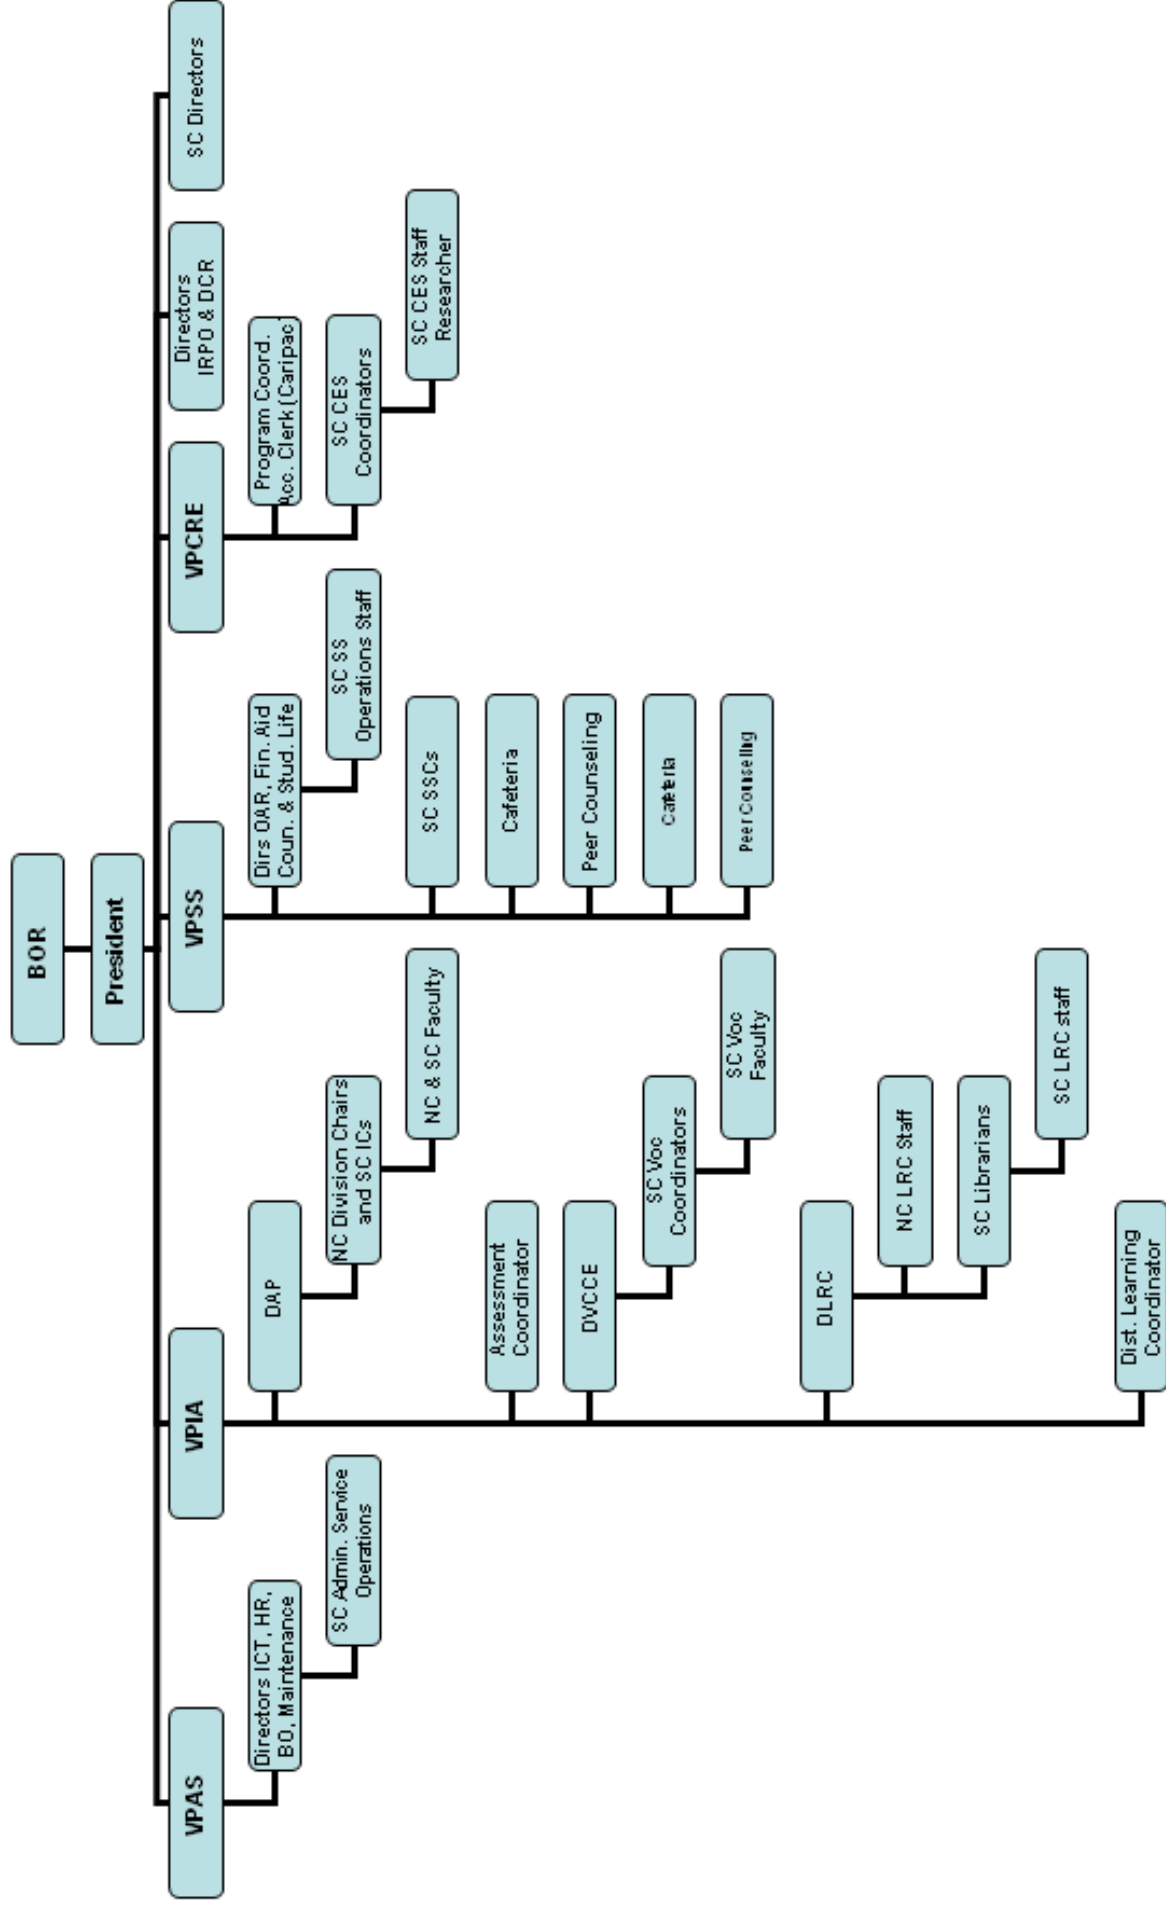

College of Micronesia-FSM Organizational Chart

Notes:

- 1) State Campus Directors have dotted line of authority with ICs, SSCs, CESs, and administrative services lead personnel at their campuses.
- 2) State Campus Student Services Coordinator have dotted line authority over state campus student services personnel.