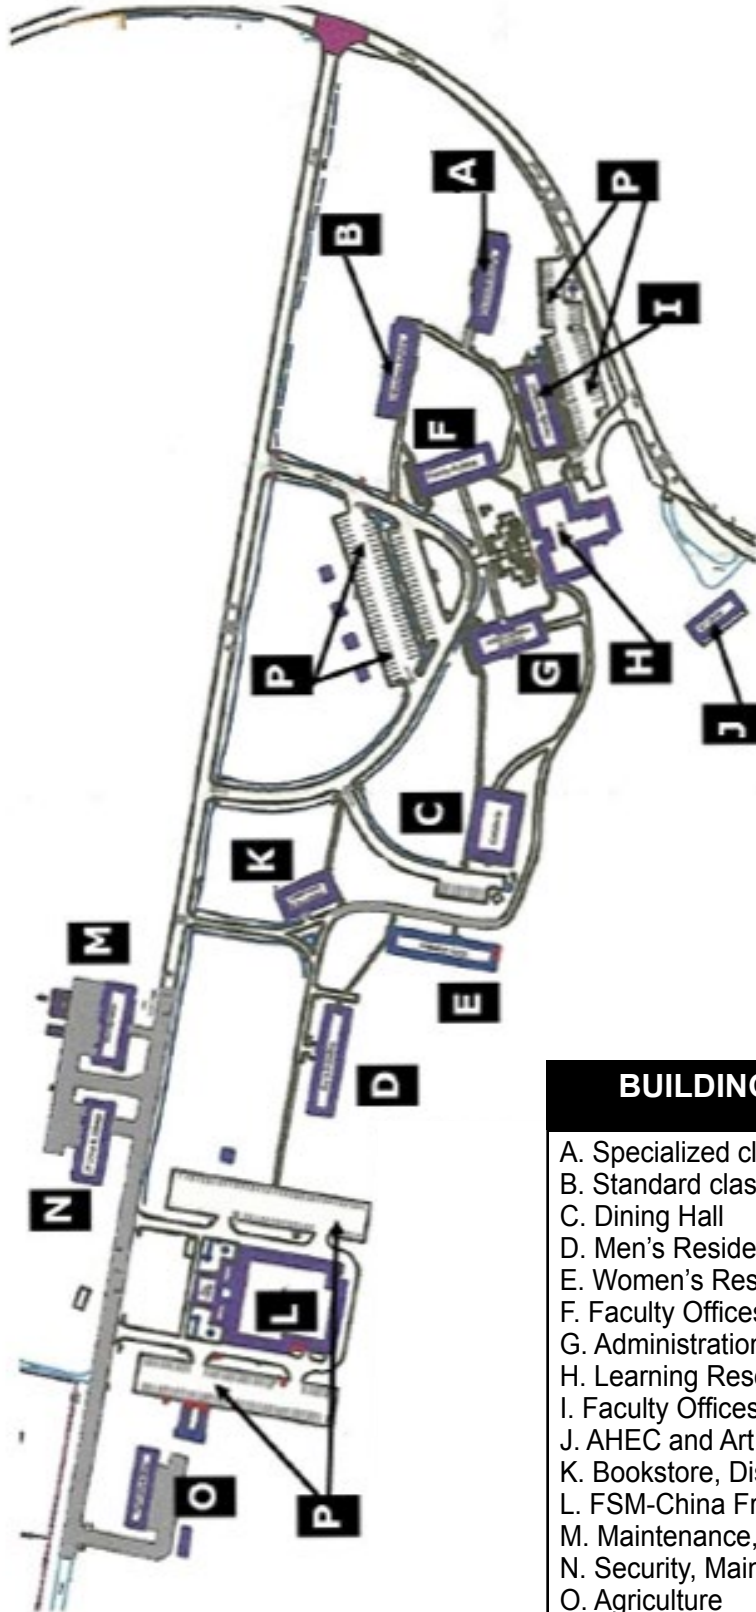

Campus Map College of Micronesia-FSM NATIONAL CAMPUS

BUILDING LEGENDS

- A. Specialized classrooms (Building A)
- B. Standard classrooms (Building B)
- C. Dining Hall
- D. Men's Residential Hall
- E. Women's Residential Hall
- F. Faculty Offices (old)
- G. Administration
- H. Learning Resources Center & MITC
- I. Faculty Offices (new)
- J. AHEC and Art Classroom
- K. Bookstore, Dispensary, A+ Center
- L. FSM-China Friendship Sports Center
- M. Maintenance, CRE, Music Classroom
- N. Security, Maintenance, IT Shop
- O. Agriculture
- P. Parking