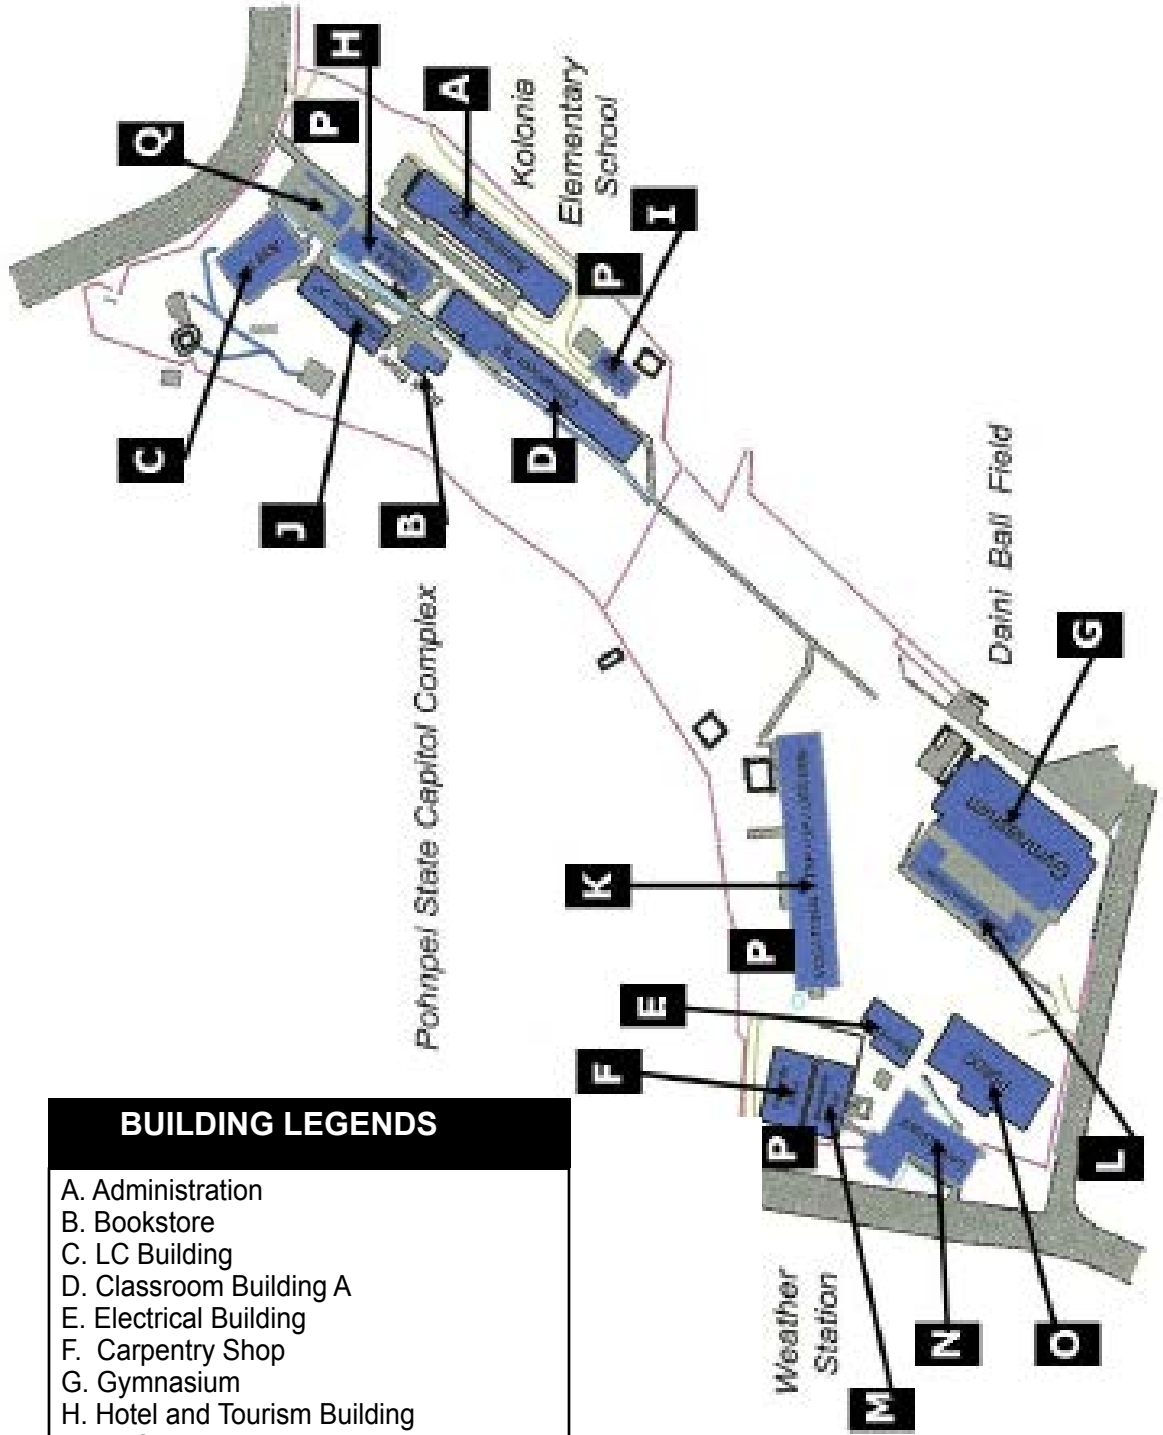

Campus Map College of Micronesia-FSM POHNPEI CAMPUS

BUILDING LEGENDS	
A.	Administration
B.	Bookstore
C.	LC Building
D.	Classroom Building A
E.	Electrical Building
F.	Carpentry Shop
G.	Gymnasium
H.	Hotel and Tourism Building
I.	I.T. Shop
J.	Classroom Building B
K.	Vocational classroom, TSP, UB, CES
L.	Student Services Center
M.	Mechanic Shop
N.	Land Grant Building
O.	PSBDC Building
P.	Parking
Q.	Nahs