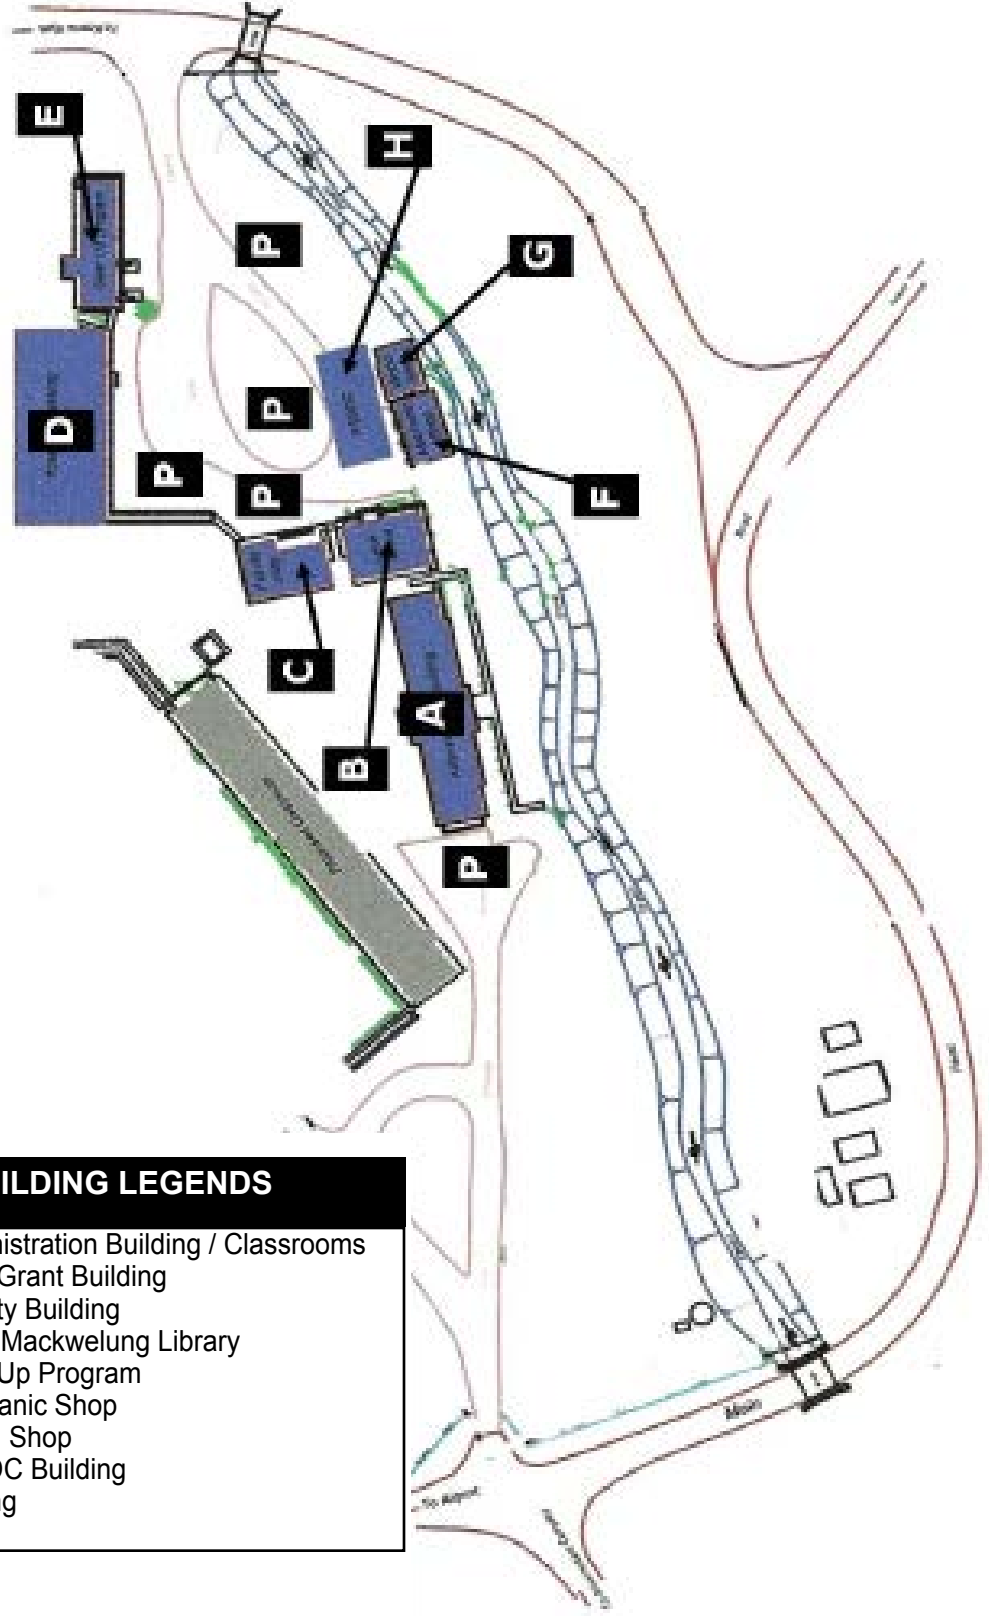

Campus Map College of Micronesia-FSM KOSRAE CAMPUS

BUILDING LEGENDS	
A.	Administration Building / Classrooms
B.	Land Grant Building
C.	Faculty Building
D.	Rose Mackwelung Library
E.	Gear Up Program
F.	Mechanic Shop
G.	Wood Shop
H.	KSBDC Building
I.	Parking