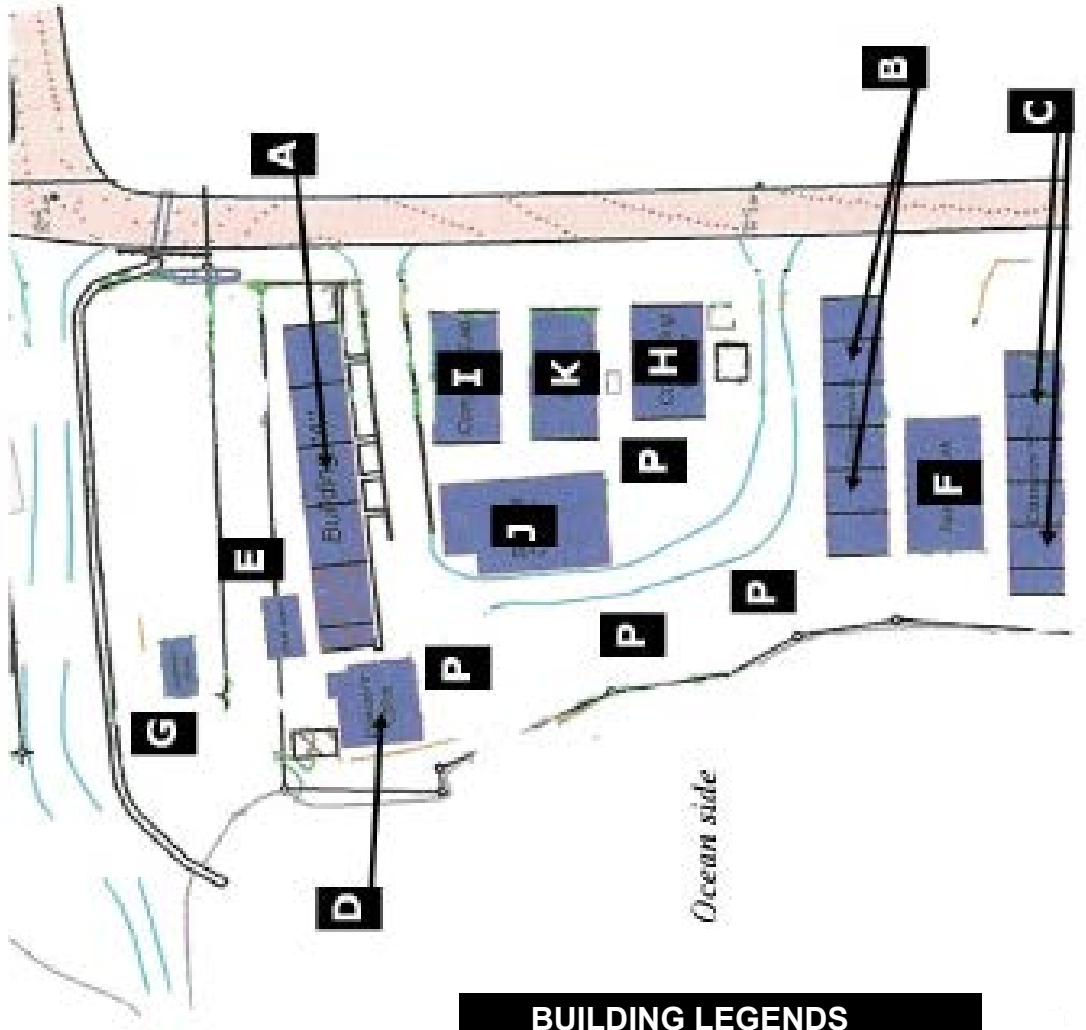

Campus Map College of Micronesia-FSM CHUUK CAMPUS

BUILDING LEGENDS	
A.	Classroom Building A
B.	Classroom Building B
C.	Classroom Building C
D.	Director's Office
E.	Restrooms
F.	Research Lab
G.	Generator House
H.	Peer Counseling Center
I.	Computer Lab
J.	Student Center
K.	Learning Resources Center
L.	Parking