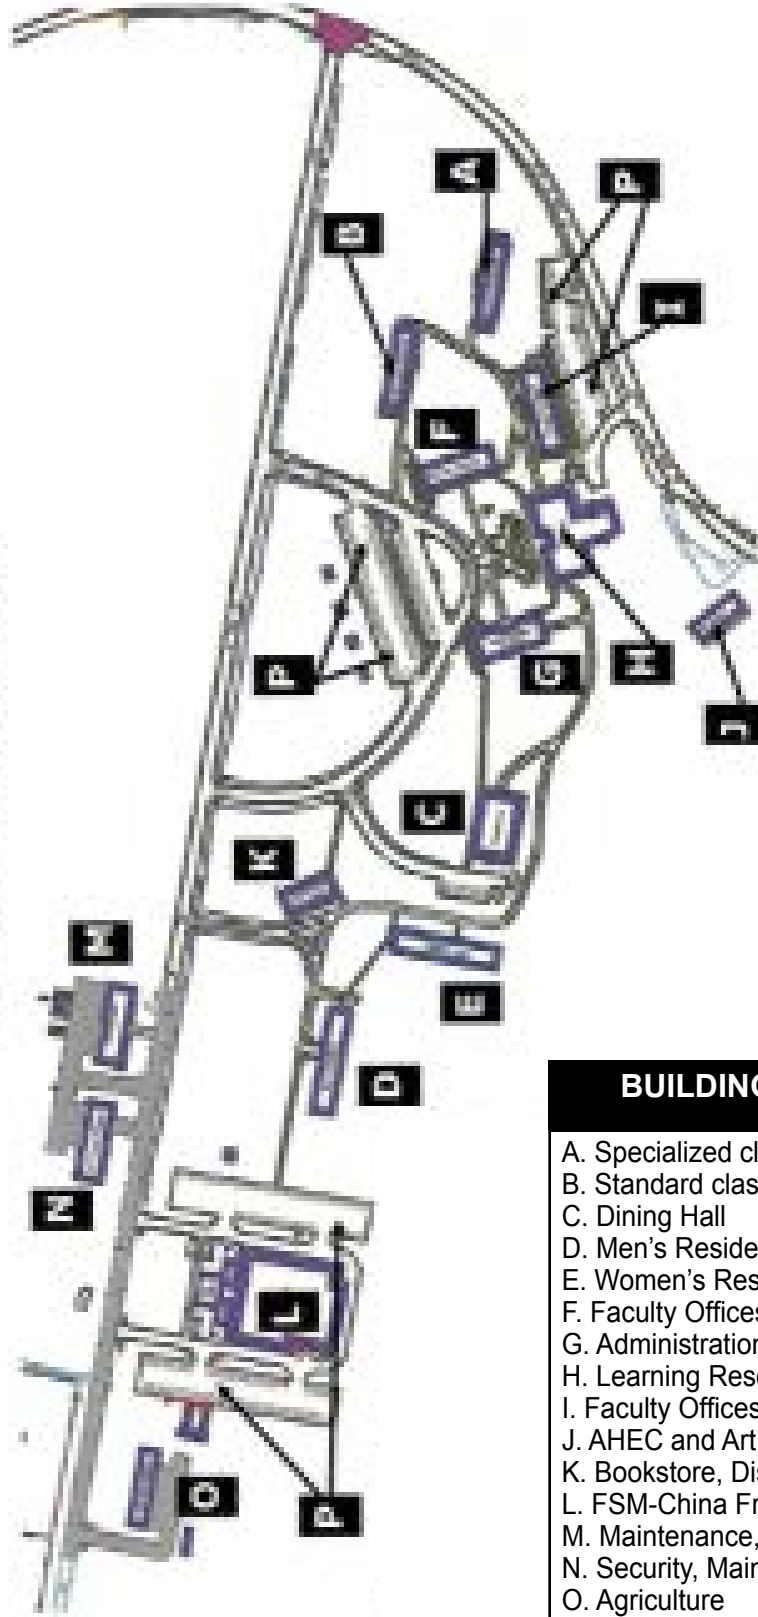

# Campus Map College of Micronesia-FSM NATIONAL CAMPUS

## BUILDING LEGENDS

- A. Specialized classrooms (Building A)
- B. Standard classrooms (Building B)
- C. Dining Hall
- D. Men's Residential Hall
- E. Women's Residential Hall
- F. Faculty Offices (old)
- G. Administration
- H. Learning Resources Center & MITC
- I. Faculty Offices (new)
- J. AHEC and Art Classroom
- K. Bookstore, Dispensary, A+ Center
- L. FSM-China Friendship Sports Center
- M. Maintenance, CRE, Music Classroom
- N. Security, Maintenance, IT Shop
- O. Agriculture
- P. Parking